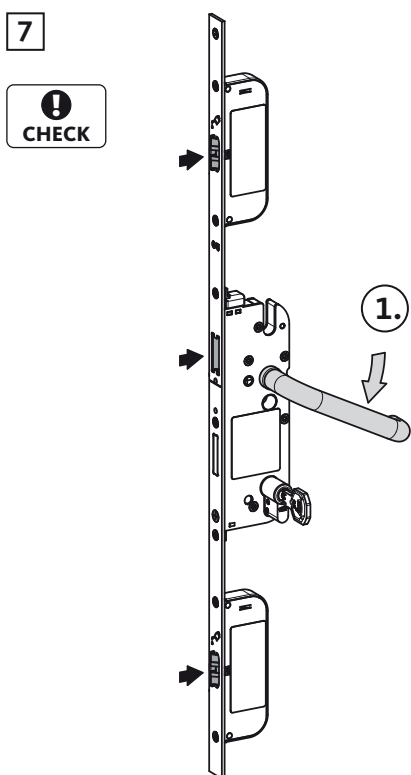

### GU-SECURITY Automatic

neu   new nouveau   nuevo	GU-SECURITY Automatic TENS D40-90 E92	GU-SECURITY Automatic TENS D33-35 E92	GU-SECURITY Automatic TENS D40-90 E94RZ	GU-SECURITY Automatic TENS D33-35 E94RZ
alt   old vieux   viejo	✓	✓	✓	✓
GU-SECURITY Automatic TENS D40-90 E92	✓			
GU-SECURITY Automatic TENS D33-35 E92		✓		✓
GU-SECURITY Automatic TENS D40-90 E94RZ	✓		✓	
GU-SECURITY Automatic TENS D33-35 E94RZ		✓		✓